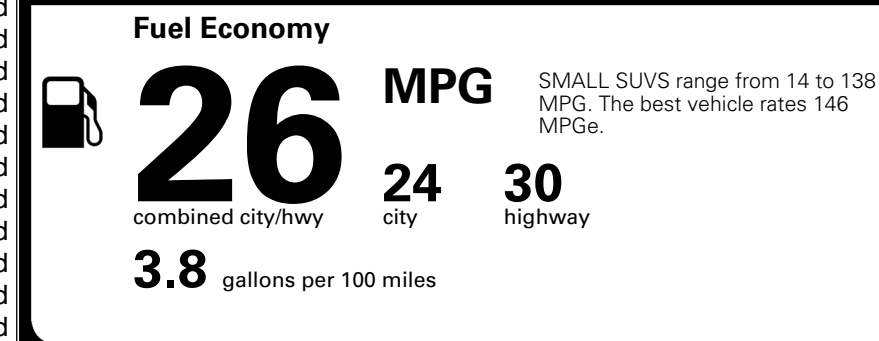

TOTAL ADDITIONAL WEIGHT: 7.3

EPA DOT Fuel Economy and Environment

Gasoline Vehicle

You spend \$1,000 more in fuel costs over 5 years compared to the average new vehicle.

Annual fuel cost \$1,900

Actual results will vary for many reasons, including driving conditions and how you drive and maintain your vehicle. The average new vehicle gets 29 MPG and costs \$8,500 to fuel over 5 years. Cost estimates are based on 15,000 miles per year at \$ 3.30 per gallon. MPGe is miles per gasoline gallon equivalent. Vehicle emissions are a significant cause of climate change and smog.