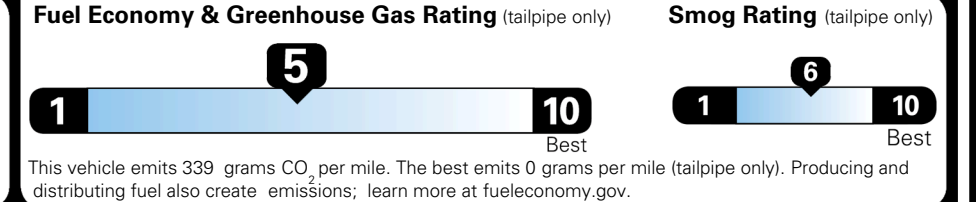

TOTAL ADDITIONAL WEIGHT: 7.3

EPA DOT Fuel Economy and Environment

Gasoline Vehicle

You spend \$1,000 more in fuel costs over 5 years compared to the average new vehicle.

Annual fuel cost \$1,900

Actual results will vary for many reasons, including driving conditions and how you drive and maintain your vehicle. The average new vehicle gets 29 MPG and costs \$8,500 to fuel over 5 years. Cost estimates are based on 15,000 miles per year at \$ 3.30 per gallon. MPGe is miles per gasoline gallon equivalent. Vehicle emissions are a significant cause of climate change and smog.