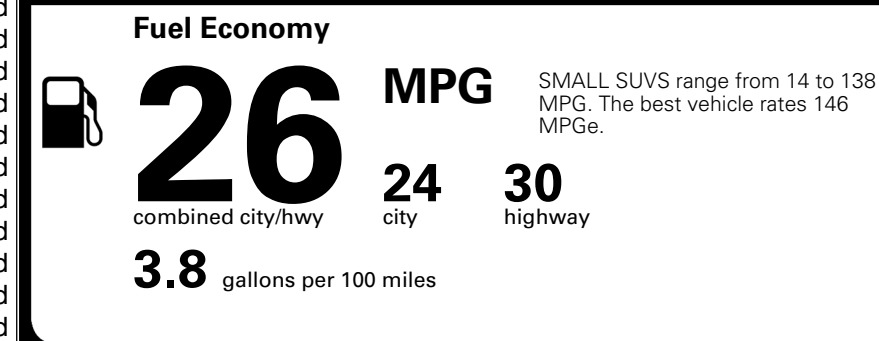

EPA DOT Fuel Economy and Environment

Gasoline Vehicle

You spend $1,000 more in fuel costs over 5 years compared to the average new vehicle.

Annual fuel cost $1,900