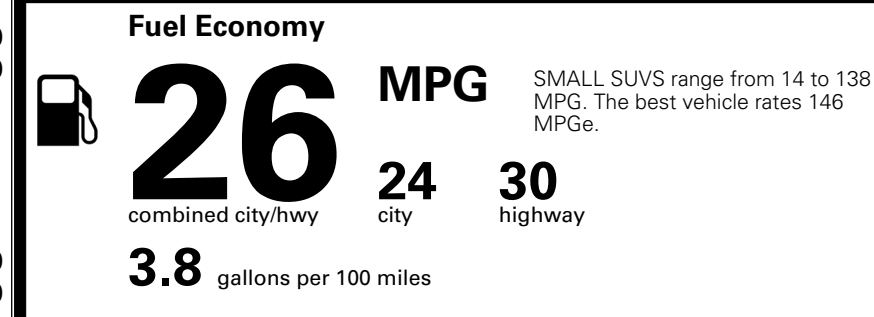

EPA DOT Fuel Economy and Environment

Gasoline Vehicle

You spend $1,000 more in fuel costs over 5 years compared to the average new vehicle.

Annual fuel cost $1,900