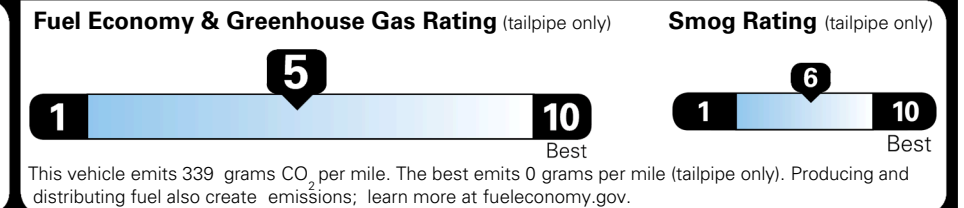

MSRP INCLUDING OPTIONS \$ 31,030.00

INLAND FREIGHT AND HANDLING \$ 1,495.00

TOTAL MANUFACTURER'S SUGGESTED RETAIL PRICE ▶ \$ 32,525.00

TOTAL ADDITIONAL WEIGHT: 5.7

*Additional terms and conditions apply.
 **Kia Connect may be currently unavailable for some Model Year 2022 and newer vehicles sold or purchased in Massachusetts; please see owners.kia.com for more information.
 NOTE: When you purchase this vehicle, Kia America, Inc. collects personal information you provide to the dealership. For information on our collection and use of personal information and your rights, please see our Privacy Policy on www.kia.com.

EPA DOT Fuel Economy and Environment

Gasoline Vehicle

You spend \$1,000 more in fuel costs over 5 years compared to the average new vehicle.

Annual fuel cost \$1,900

Actual results will vary for many reasons, including driving conditions and how you drive and maintain your vehicle. The average new vehicle gets 29 MPG and costs \$8,500 to fuel over 5 years. Cost estimates are based on 15,000 miles per year at \$ 3.30 per gallon. MPGe is miles per gasoline gallon equivalent. Vehicle emissions are a significant cause of climate change and smog.