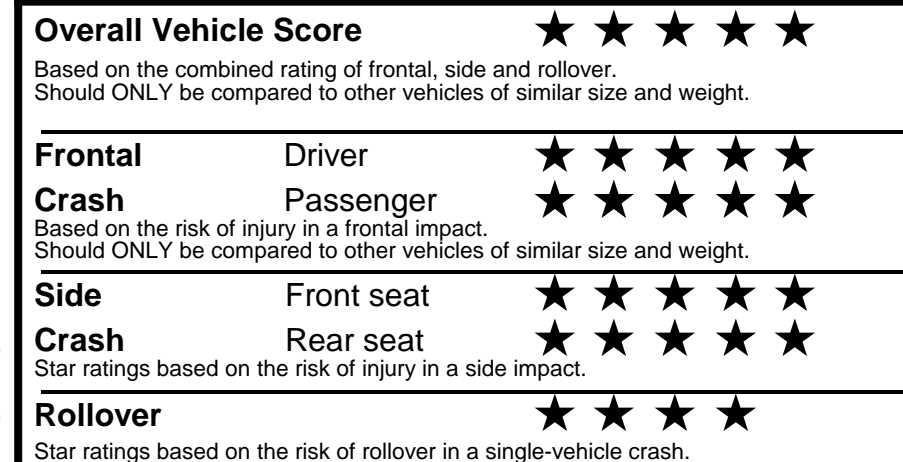

fueleconomy.gov

Calculate personalized estimates and compare vehicles

GOVERNMENT 5-STAR SAFETY RATINGS

Star ratings range from 1 to 5 stars (★★★★★) with 5 being the highest.
 Source: National Highway Traffic Safety Administration (NHTSA).
www.safercar.gov or 1-888-327-4236