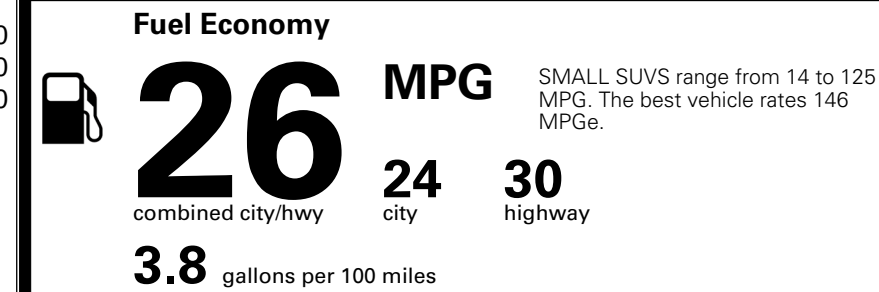

MSRP INCLUDING OPTIONS \$ 31,030.00

INLAND FREIGHT AND HANDLING \$ 1,495.00

TOTAL MANUFACTURER'S SUGGESTED RETAIL PRICE ▶ \$ 32,525.00

TOTAL ADDITIONAL WEIGHT: 5.7

*Additional terms and conditions apply.
 **Kia Connect may be currently unavailable for some Model Year 2022 and newer vehicles sold or purchased in Massachusetts; please see owners.kia.com for more information.
 NOTE: When you purchase this vehicle, Kia America, Inc. collects personal information you provide to the dealership. For information on our collection and use of personal information and your rights, please see our Privacy Policy on www.kia.com.

EPA DOT Fuel Economy and Environment

Gasoline Vehicle

You spend \$1,000 more in fuel costs over 5 years compared to the average new vehicle.

Annual fuel cost \$1,900

Actual results will vary for many reasons, including driving conditions and how you drive and maintain your vehicle. The average new vehicle gets 29 MPG and costs \$8,500 to fuel over 5 years. Cost estimates are based on 15,000 miles per year at \$ 3.30 per gallon. MPGe is miles per gasoline gallon equivalent. Vehicle emissions are a significant cause of climate change and smog.