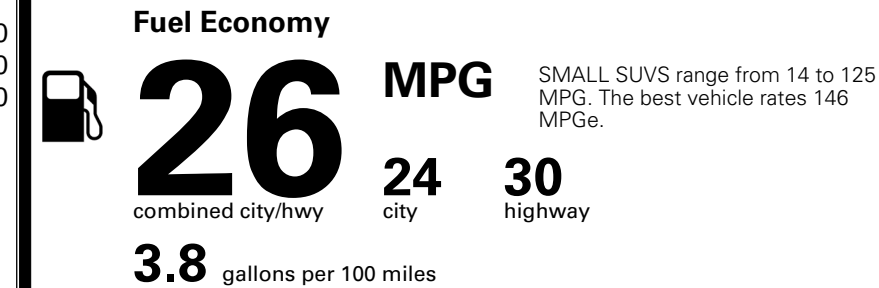

MSRP INCLUDING OPTIONS

\$ 31,030.00

INLAND FREIGHT AND HANDLING

\$ 1,495.00

TOTAL MANUFACTURER'S SUGGESTED RETAIL PRICE ▶

\$ 32,525.00

*Additional terms and conditions apply.
 **Kia Connect may be currently unavailable for some Model Year 2022 and newer vehicles sold or purchased in Massachusetts; please see owners.kia.com for more information.
 NOTE: When you purchase this vehicle, Kia America, Inc. collects personal information you provide to the dealership. For information on our collection and use of personal information and your rights, please see our Privacy Policy on www.kia.com.

TOTAL ADDITIONAL WEIGHT: 5.7

EPA DOT Fuel Economy and Environment

Gasoline Vehicle

You spend \$1,000 more in fuel costs over 5 years compared to the average new vehicle.

Annual fuel cost \$1,900

Actual results will vary for many reasons, including driving conditions and how you drive and maintain your vehicle. The average new vehicle gets 29 MPG and costs \$8,500 to fuel over 5 years. Cost estimates are based on 15,000 miles per year at \$ 3.30 per gallon. MPGe is miles per gasoline gallon equivalent. Vehicle emissions are a significant cause of climate change and smog.