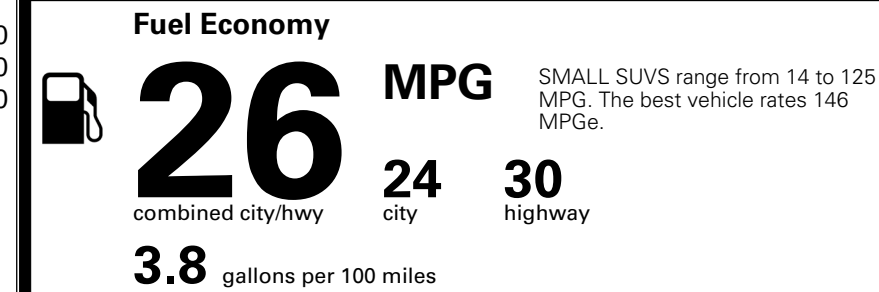

MSRP INCLUDING OPTIONS

\$ 31,030.00

INLAND FREIGHT AND HANDLING

\$ 1,495.00

TOTAL MANUFACTURER'S SUGGESTED RETAIL PRICE ▶

\$ 32,525.00

*Additional terms and conditions apply.
 **Kia Connect may be currently unavailable for some Model Year 2022 and newer vehicles sold or purchased in Massachusetts; please see owners.kia.com for more information.
 NOTE: When you purchase this vehicle, Kia America, Inc. collects personal information you provide to the dealership. For information on our collection and use of personal information and your rights, please see our Privacy Policy on www.kia.com.

TOTAL ADDITIONAL WEIGHT: 5.7

EPA DOT Fuel Economy and Environment

Gasoline Vehicle

You spend \$1,000 more in fuel costs over 5 years compared to the average new vehicle.

Annual fuel cost \$1,900

Actual results will vary for many reasons, including driving conditions and how you drive and maintain your vehicle. The average new vehicle gets 29 MPG and costs \$8,500 to fuel over 5 years. Cost estimates are based on 15,000 miles per year at \$ 3.30 per gallon. MPGe is miles per gasoline gallon equivalent. Vehicle emissions are a significant cause of climate change and smog.