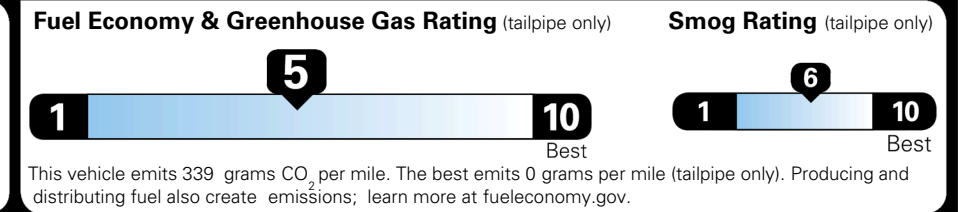

MSRP INCLUDING OPTIONS \$ 31,030.00
 INLAND FREIGHT AND HANDLING \$ 1,495.00
TOTAL MANUFACTURER'S SUGGESTED RETAIL PRICE ▶ \$ 32,525.00

TOTAL ADDITIONAL WEIGHT: 5.7

*Additional terms and conditions apply.
 **Kia Connect may be currently unavailable for some Model Year 2022 and newer vehicles sold or purchased in Massachusetts; please see owners.kia.com for more information.
 NOTE: When you purchase this vehicle, Kia America, Inc. collects personal information you provide to the dealership. For information on our collection and use of personal information and your rights, please see our Privacy Policy on www.kia.com.

EPA DOT Fuel Economy and Environment

Gasoline Vehicle

You spend \$1,000 more in fuel costs over 5 years compared to the average new vehicle.

Annual fuel cost \$1,900

Actual results will vary for many reasons, including driving conditions and how you drive and maintain your vehicle. The average new vehicle gets 29 MPG and costs \$8,500 to fuel over 5 years. Cost estimates are based on 15,000 miles per year at \$ 3.30 per gallon. MPGe is miles per gasoline gallon equivalent. Vehicle emissions are a significant cause of climate change and smog.