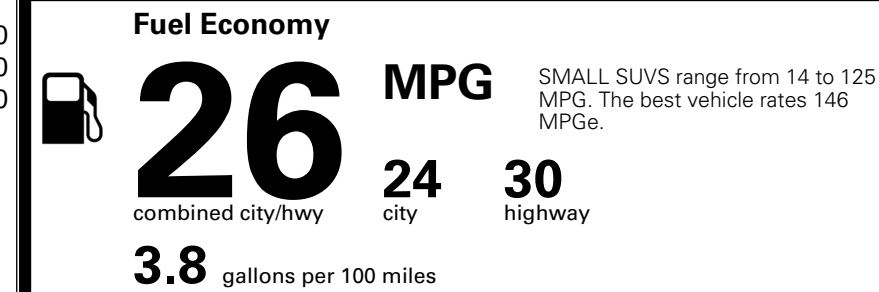

EPA DOT Fuel Economy and Environment

Gasoline Vehicle

You spend \$1,000 more in fuel costs over 5 years compared to the average new vehicle.

Annual fuel cost \$1,900

Actual results will vary for many reasons, including driving conditions and how you drive and maintain your vehicle. The average new vehicle gets 29 MPG and costs \$8,500 to fuel over 5 years. Cost estimates are based on 15,000 miles per year at \$ 3.30 per gallon. MPGe is miles per gasoline gallon equivalent. Vehicle emissions are a significant cause of climate change and smog.