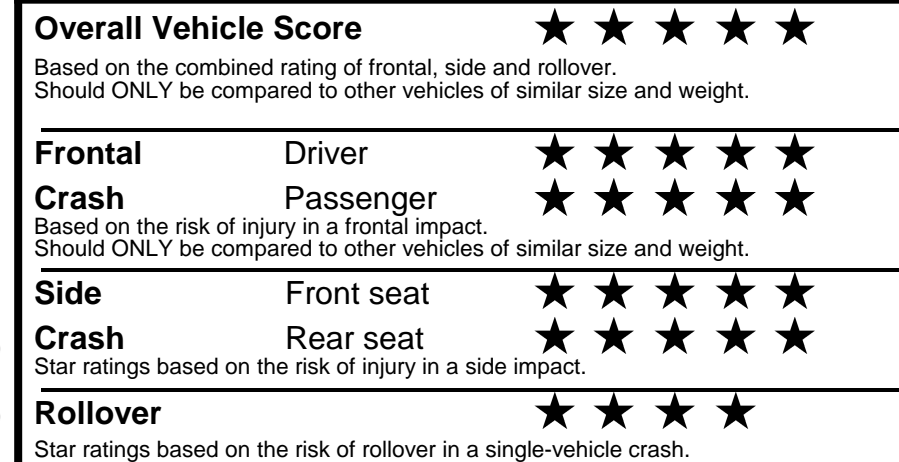

fueleconomy.gov

Calculate personalized estimates and compare vehicles

GOVERNMENT 5-STAR SAFETY RATINGS

Star ratings range from 1 to 5 stars (★★★★★) with 5 being the highest.
 Source: National Highway Traffic Safety Administration (NHTSA).
www.safercar.gov or 1-888-327-4236