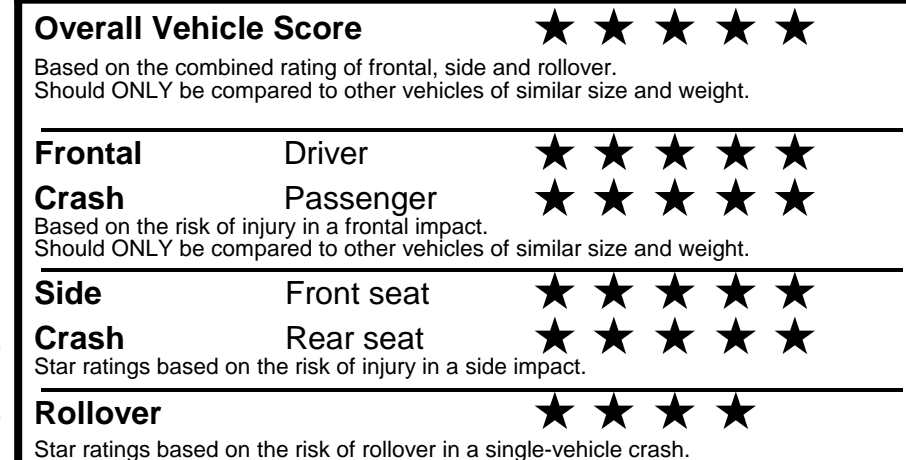

fueleconomy.gov

Calculate personalized estimates and compare vehicles

GOVERNMENT 5-STAR SAFETY RATINGS

Star ratings range from 1 to 5 stars (★★★★★) with 5 being the highest. Source: National Highway Traffic Safety Administration (NHTSA). www.safercar.gov or 1-888-327-4236