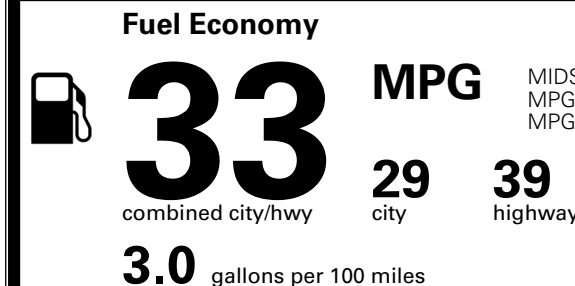

EPA DOT Fuel Economy and Environment

Gasoline Vehicle

MIDSIZE CARS range from 15 to 139 MPG. The best vehicle rates 146 MPGe.

You save $1,000
in fuel costs over 5 years compared to the average new vehicle.

Annual fuel cost
$1,500