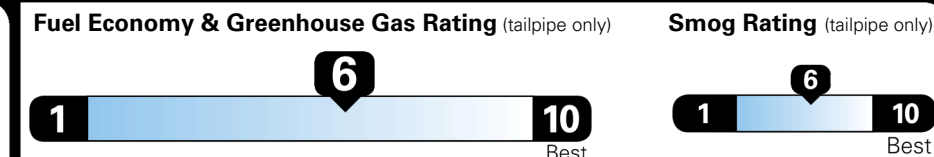

This vehicle emits 269 grams CO₂ per mile. The best emits 0 grams per mile (tailpipe only). Producing and distributing fuel also create emissions; learn more at fueleconomy.gov.

Actual results will vary for many reasons, including driving conditions and how you drive and maintain your vehicle. The average new vehicle gets 29 MPG and costs $8,500 to fuel over 5 years. Cost estimates are based on 15,000 miles per year at $ 3.30 per gallon. MPGe is miles per gasoline gallon equivalent. Vehicle emissions are a significant cause of climate change and smog.

fueleconomy.gov

Calculate personalized estimates and compare vehicles

GOVERNMENT 5-STAR SAFETY RATINGS

Overall Vehicle Score ★ ★ ★ ★ ★

Based on the combined rating of frontal, side and rollover. Should ONLY be compared to other vehicles of similar size and weight.

Frontal Driver ★ ★ ★ ★ ★

Crash Passenger ★ ★ ★ ★ ★

Based on the risk of injury in a frontal impact. Should ONLY be compared to other vehicles of similar size and weight.

Side Front seat ★ ★ ★ ★ ★

Crash Rear seat ★ ★ ★ ★ ★

Star ratings based on the risk of injury in a side impact.

Rollover ★ ★ ★ ★ ★

Star ratings based on the risk of rollover in a single-vehicle crash.

Star ratings range from 1 to 5 stars (★★★★★) with 5 being the highest.

Source: National Highway Traffic Safety Administration (NHTSA).

www.safercar.gov or 1-888-327-4236

Manufacturer's suggested retail price includes Manufacturer's recommended pre-delivery service. License and title fees, state and local taxes and other dealer installed options and accessories are not included in the manufacturer's suggested retail price.

PARTS CONTENT INFORMATION

FOR VEHICLES IN THIS CAR LINE U.S./CANADIAN PARTS CONTENT: 20 %

MAJOR SOURCES OF FOREIGN PARTS:
MEXICO: 45%
KOREA: 30%

NOTE: PARTS CONTENT DOES NOT INCLUDE FINAL ASSEMBLY, DISTRIBUTION, OR OTHER NON-PARTS COSTS.

FOR THIS VEHICLE FINAL ASSEMBLY POINT:
PESQUERIA, NL, MEXICO

COUNTRY OF ORIGIN

ENGINE (MOTOR): USA

TRANSMISSION: MEXICO

*Additional terms and conditions apply.

**Kia Connect may be currently unavailable for some Model Year 2022 and newer vehicles sold or purchased in Massachusetts; please see owners.kia.com for more information.

NOTE: When you purchase this vehicle, Kia America, Inc. collects personal information you provide to the dealership. For information on our collection and use of personal information and your rights, please see our Privacy Policy on www.kia.com.