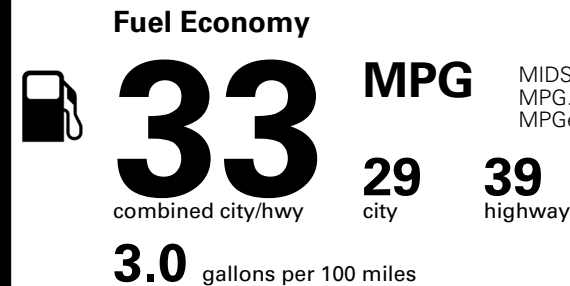

MSRP INCLUDING OPTIONS

\$ 23,710.00

INLAND FREIGHT AND HANDLING

\$ 1,245.00

TOTAL MANUFACTURER'S SUGGESTED RETAIL PRICE ▶

\$ 24,955.00

*Additional terms and conditions apply.
 **Kia Connect may be currently unavailable for some Model Year 2022 and newer vehicles sold or purchased in Massachusetts; please see owners.kia.com for more information.
 NOTE: When you purchase this vehicle, Kia America, Inc. collects personal information you provide to the dealership. For information on our collection and use of personal information and your rights, please see our Privacy Policy on www.kia.com.

TOTAL ADDITIONAL WEIGHT: 11.9

EPA DOT Fuel Economy and Environment

Gasoline Vehicle

You save \$1,000
 in fuel costs over 5 years compared to the average new vehicle.

Annual fuel cost \$1,500

Actual results will vary for many reasons, including driving conditions and how you drive and maintain your vehicle. The average new vehicle gets 29 MPG and costs \$8,500 to fuel over 5 years. Cost estimates are based on 15,000 miles per year at \$ 3.30 per gallon. MPGe is miles per gasoline gallon equivalent. Vehicle emissions are a significant cause of climate change and smog.