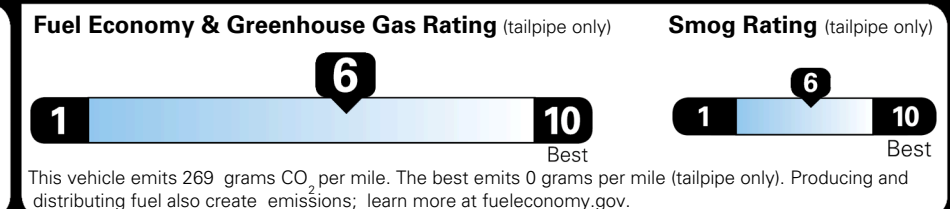

INLAND FREIGHT AND HANDLING \$ 1,245.00

TOTAL MANUFACTURER'S SUGGESTED RETAIL PRICE ▶ \$ 24,825.00

TOTAL ADDITIONAL WEIGHT: 11.4

*Additional terms and conditions apply.
 **Kia Connect may be currently unavailable for some Model Year 2022 and newer vehicles sold or purchased in Massachusetts; please see owners.kia.com for more information.
 NOTE: When you purchase this vehicle, Kia America, Inc. collects personal information you provide to the dealership. For information on our collection and use of personal information and your rights, please see our Privacy Policy on www.kia.com.

EPA DOT Fuel Economy and Environment

Gasoline Vehicle

You save \$1,000
 in fuel costs over 5 years compared to the average new vehicle.

Annual fuel cost \$1,500

Actual results will vary for many reasons, including driving conditions and how you drive and maintain your vehicle. The average new vehicle gets 29 MPG and costs \$8,500 to fuel over 5 years. Cost estimates are based on 15,000 miles per year at \$ 3.30 per gallon. MPGe is miles per gasoline gallon equivalent. Vehicle emissions are a significant cause of climate change and smog.