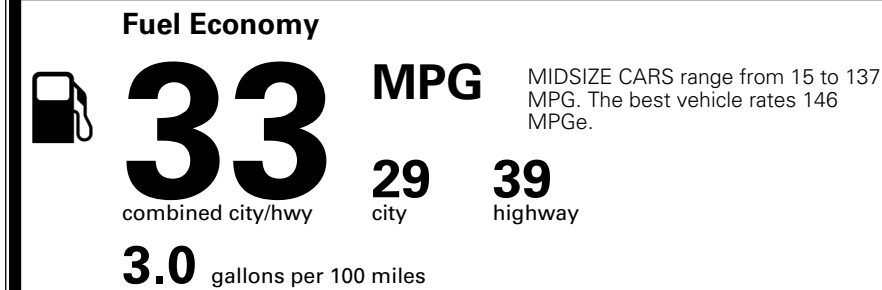

INLAND FREIGHT AND HANDLING \$ 1,245.00

TOTAL MANUFACTURER'S SUGGESTED RETAIL PRICE ▶ \$ 24,825.00

TOTAL ADDITIONAL WEIGHT: 11.4

*Additional terms and conditions apply.
 **Kia Connect may be currently unavailable for some Model Year 2022 and newer vehicles sold or purchased in Massachusetts; please see owners.kia.com for more information.
 NOTE: When you purchase this vehicle, Kia America, Inc. collects personal information you provide to the dealership. For information on our collection and use of personal information and your rights, please see our Privacy Policy on www.kia.com.

EPA DOT Fuel Economy and Environment

Gasoline Vehicle

You save \$1,000
 in fuel costs over 5 years compared to the average new vehicle.

Annual fuel cost \$1,500

Actual results will vary for many reasons, including driving conditions and how you drive and maintain your vehicle. The average new vehicle gets 29 MPG and costs \$8,500 to fuel over 5 years. Cost estimates are based on 15,000 miles per year at \$ 3.30 per gallon. MPGe is miles per gasoline gallon equivalent. Vehicle emissions are a significant cause of climate change and smog.