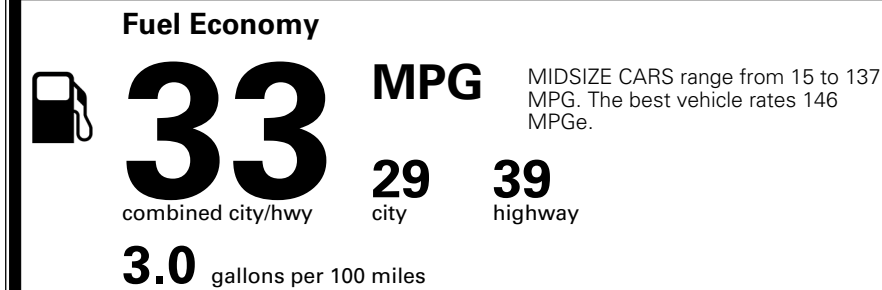

EPA DOT Fuel Economy and Environment

Gasoline Vehicle

You save \$1,000
 in fuel costs over 5 years compared to the average new vehicle.

Annual fuel cost \$1,500

Actual results will vary for many reasons, including driving conditions and how you drive and maintain your vehicle. The average new vehicle gets 29 MPG and costs \$8,500 to fuel over 5 years. Cost estimates are based on 15,000 miles per year at \$ 3.30 per gallon. MPGe is miles per gasoline gallon equivalent. Vehicle emissions are a significant cause of climate change and smog.