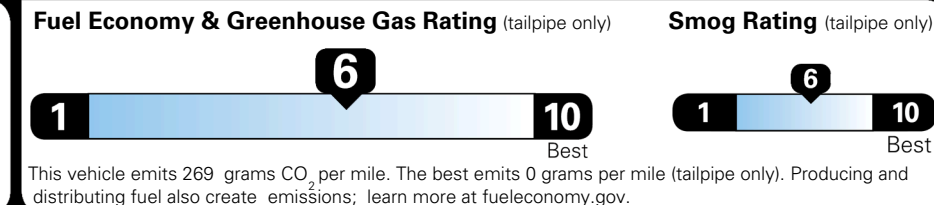

EPA DOT Fuel Economy and Environment

Gasoline Vehicle

You save \$1,000
 in fuel costs over 5 years compared to the average new vehicle.

Annual fuel cost \$1,500

Actual results will vary for many reasons, including driving conditions and how you drive and maintain your vehicle. The average new vehicle gets 29 MPG and costs \$8,500 to fuel over 5 years. Cost estimates are based on 15,000 miles per year at \$ 3.30 per gallon. MPGe is miles per gasoline gallon equivalent. Vehicle emissions are a significant cause of climate change and smog.